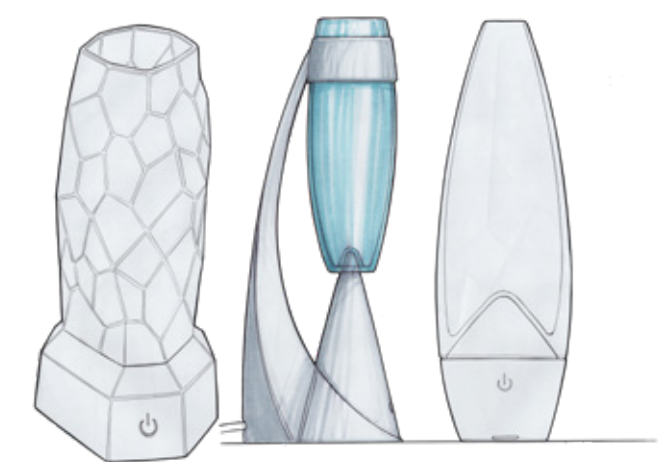

PRODUCT SKETCHING & RENDERING