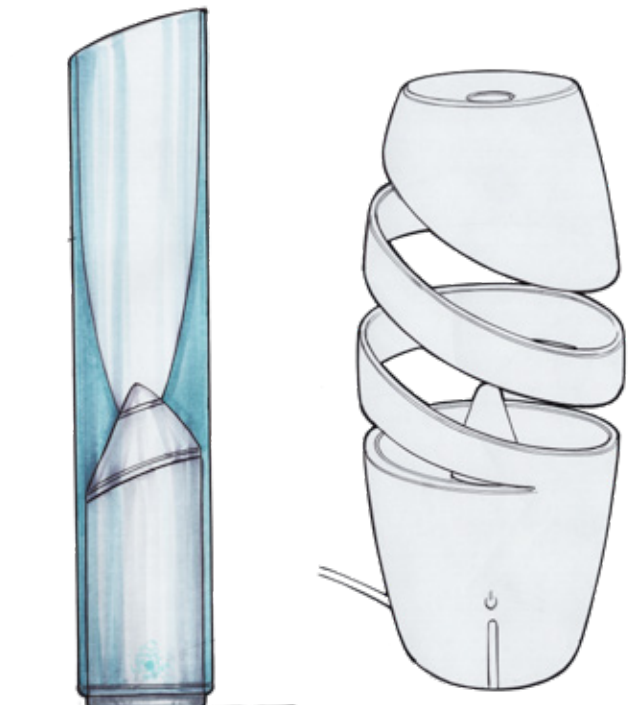

PRODUCT SKETCHING & RENDERING