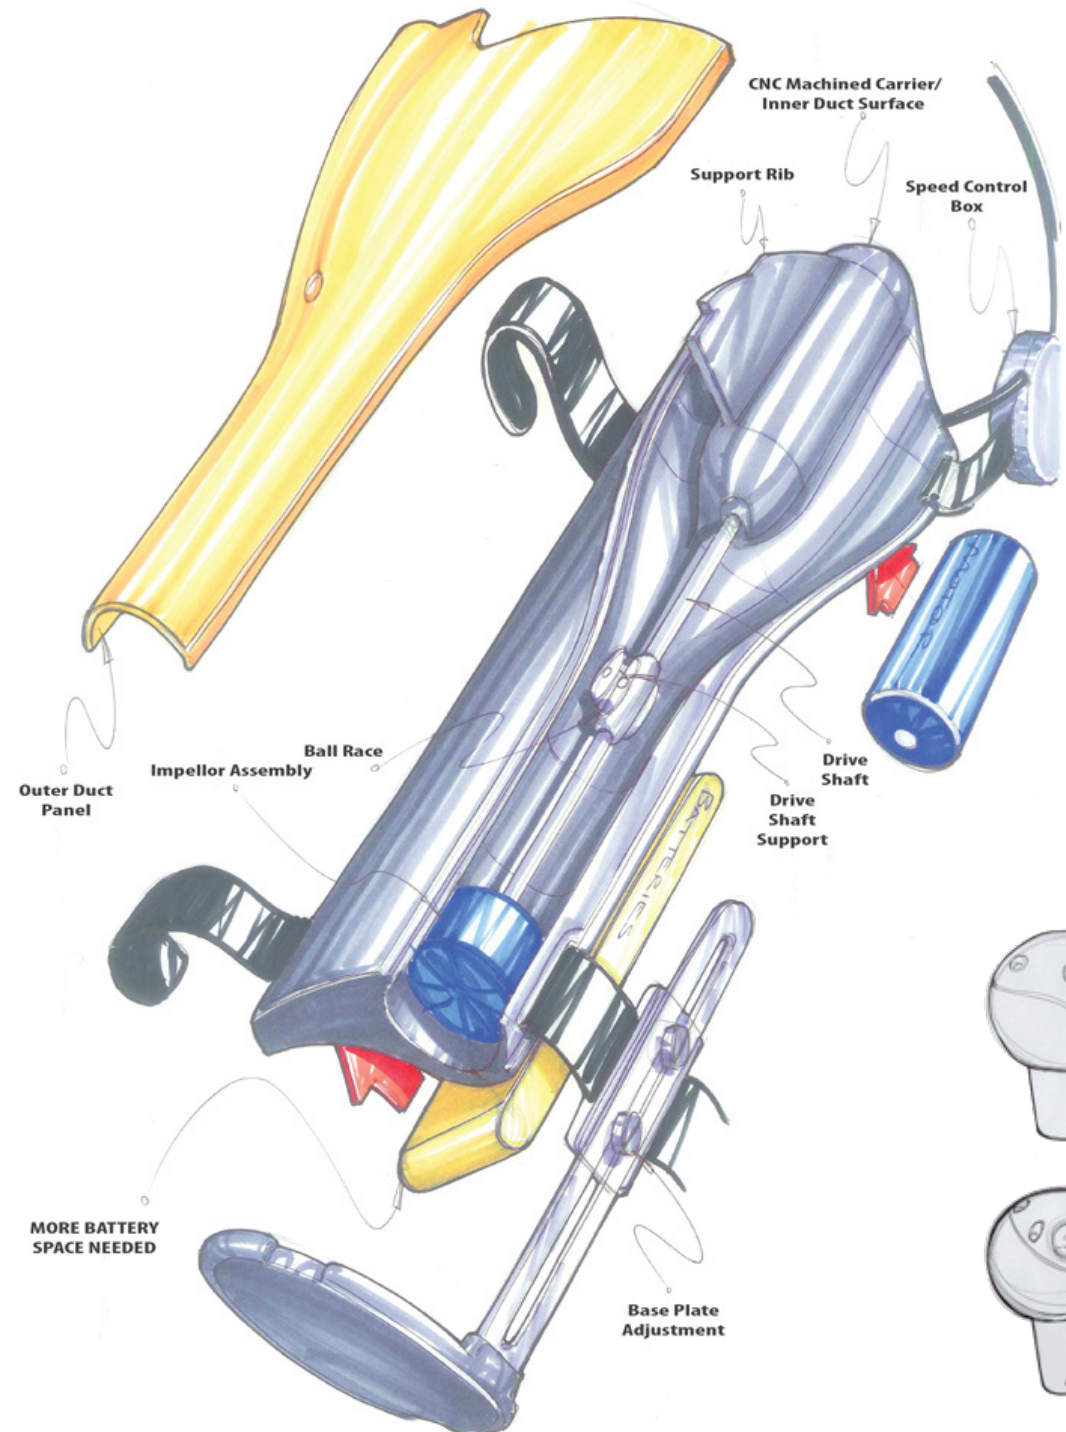

PRODUCT SKETCHING & RENDERING