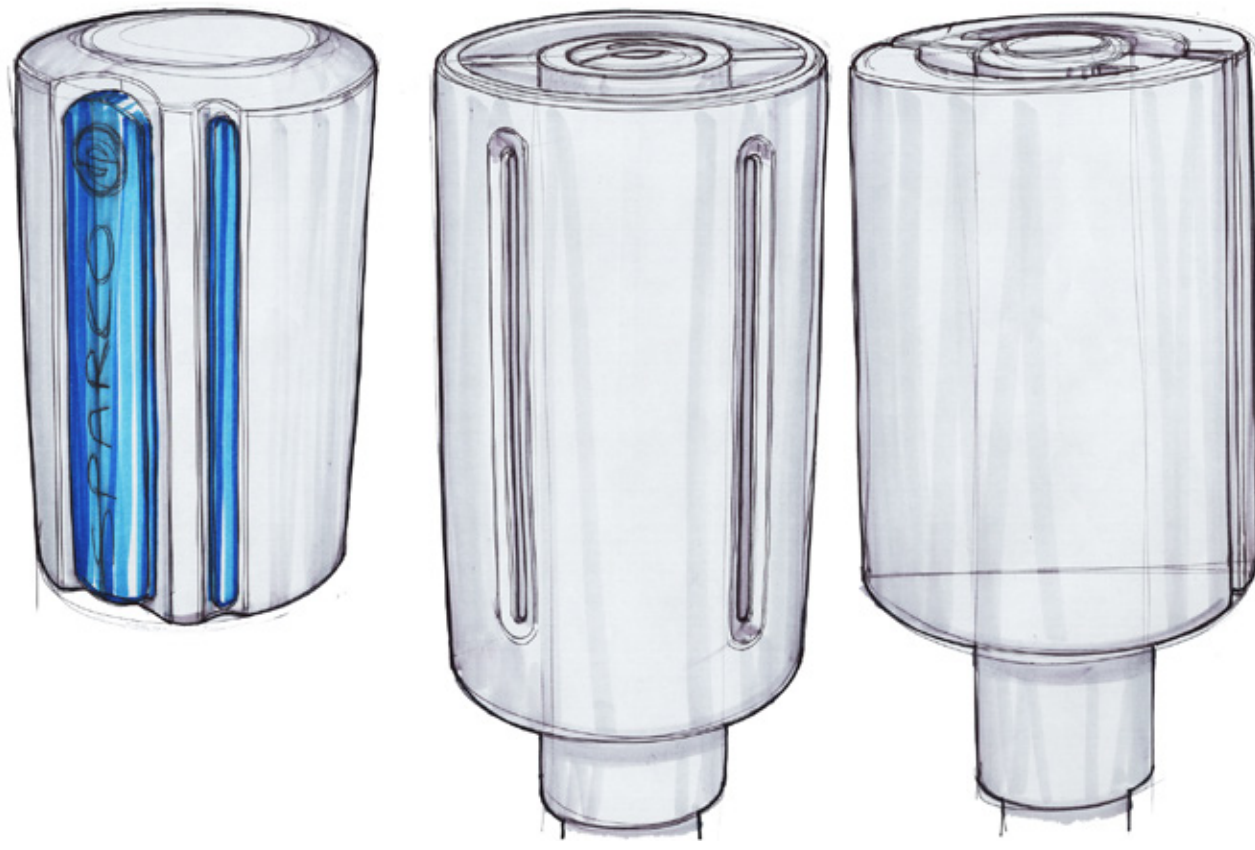

PRODUCT SKETCHING & RENDERING