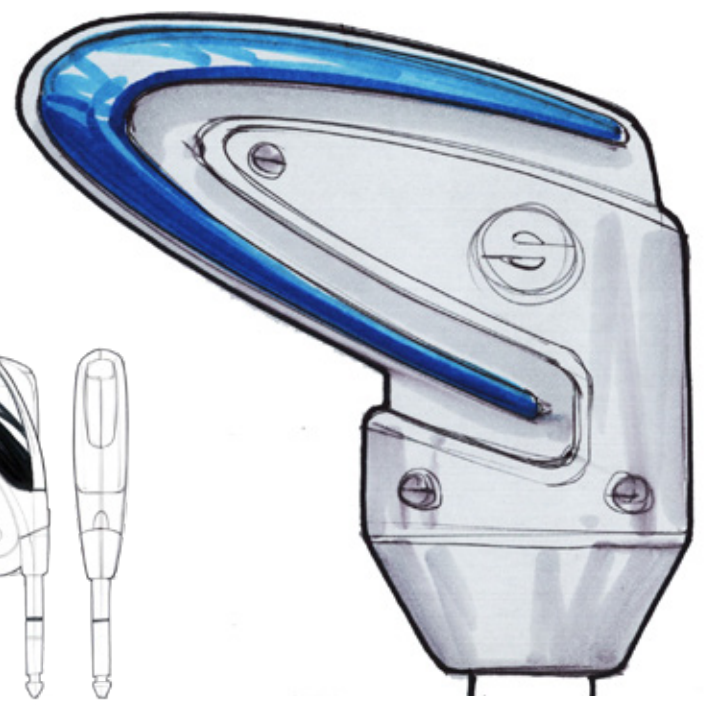

PRODUCT SKETCHING & RENDERING