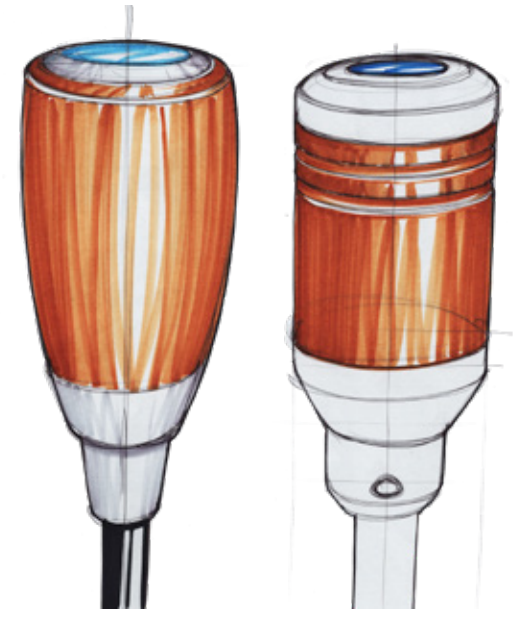

PRODUCT SKETCHING & RENDERING