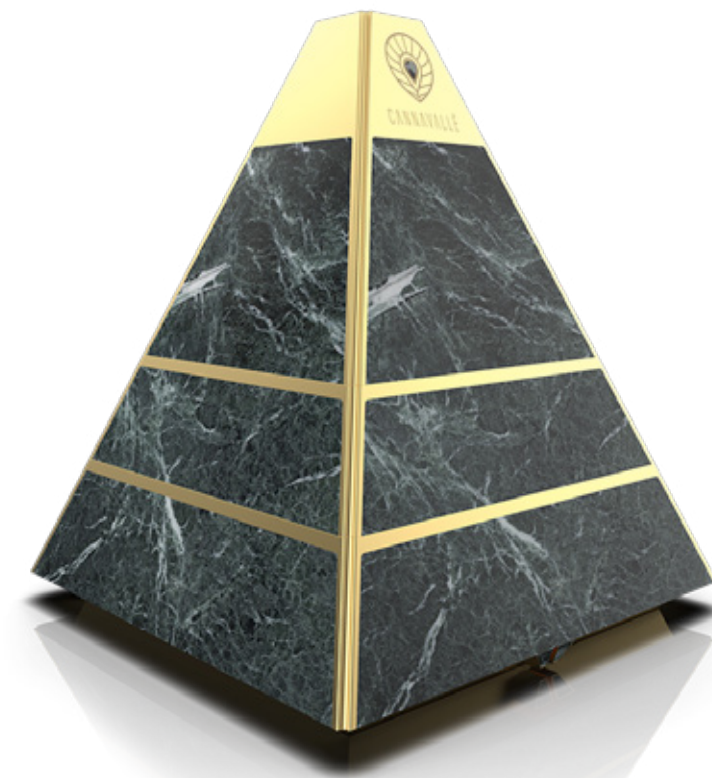

VAPE PRODUCTS

Brrr Lab / Cannavallé
2020