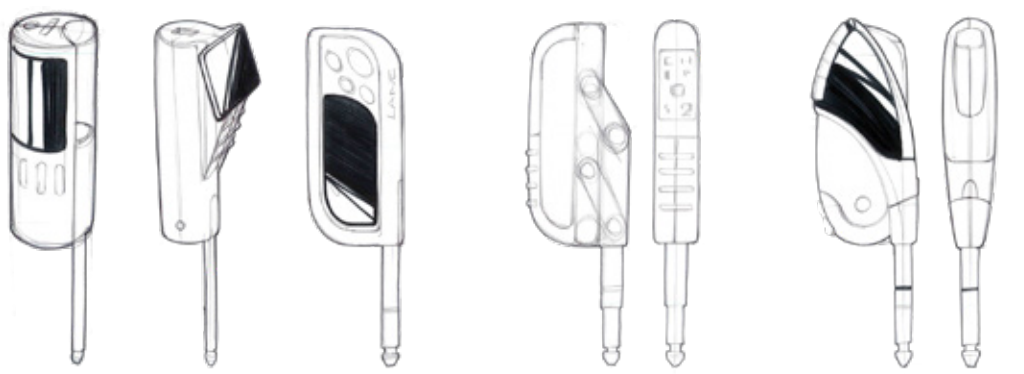

PRODUCT SKETCHING & RENDERING