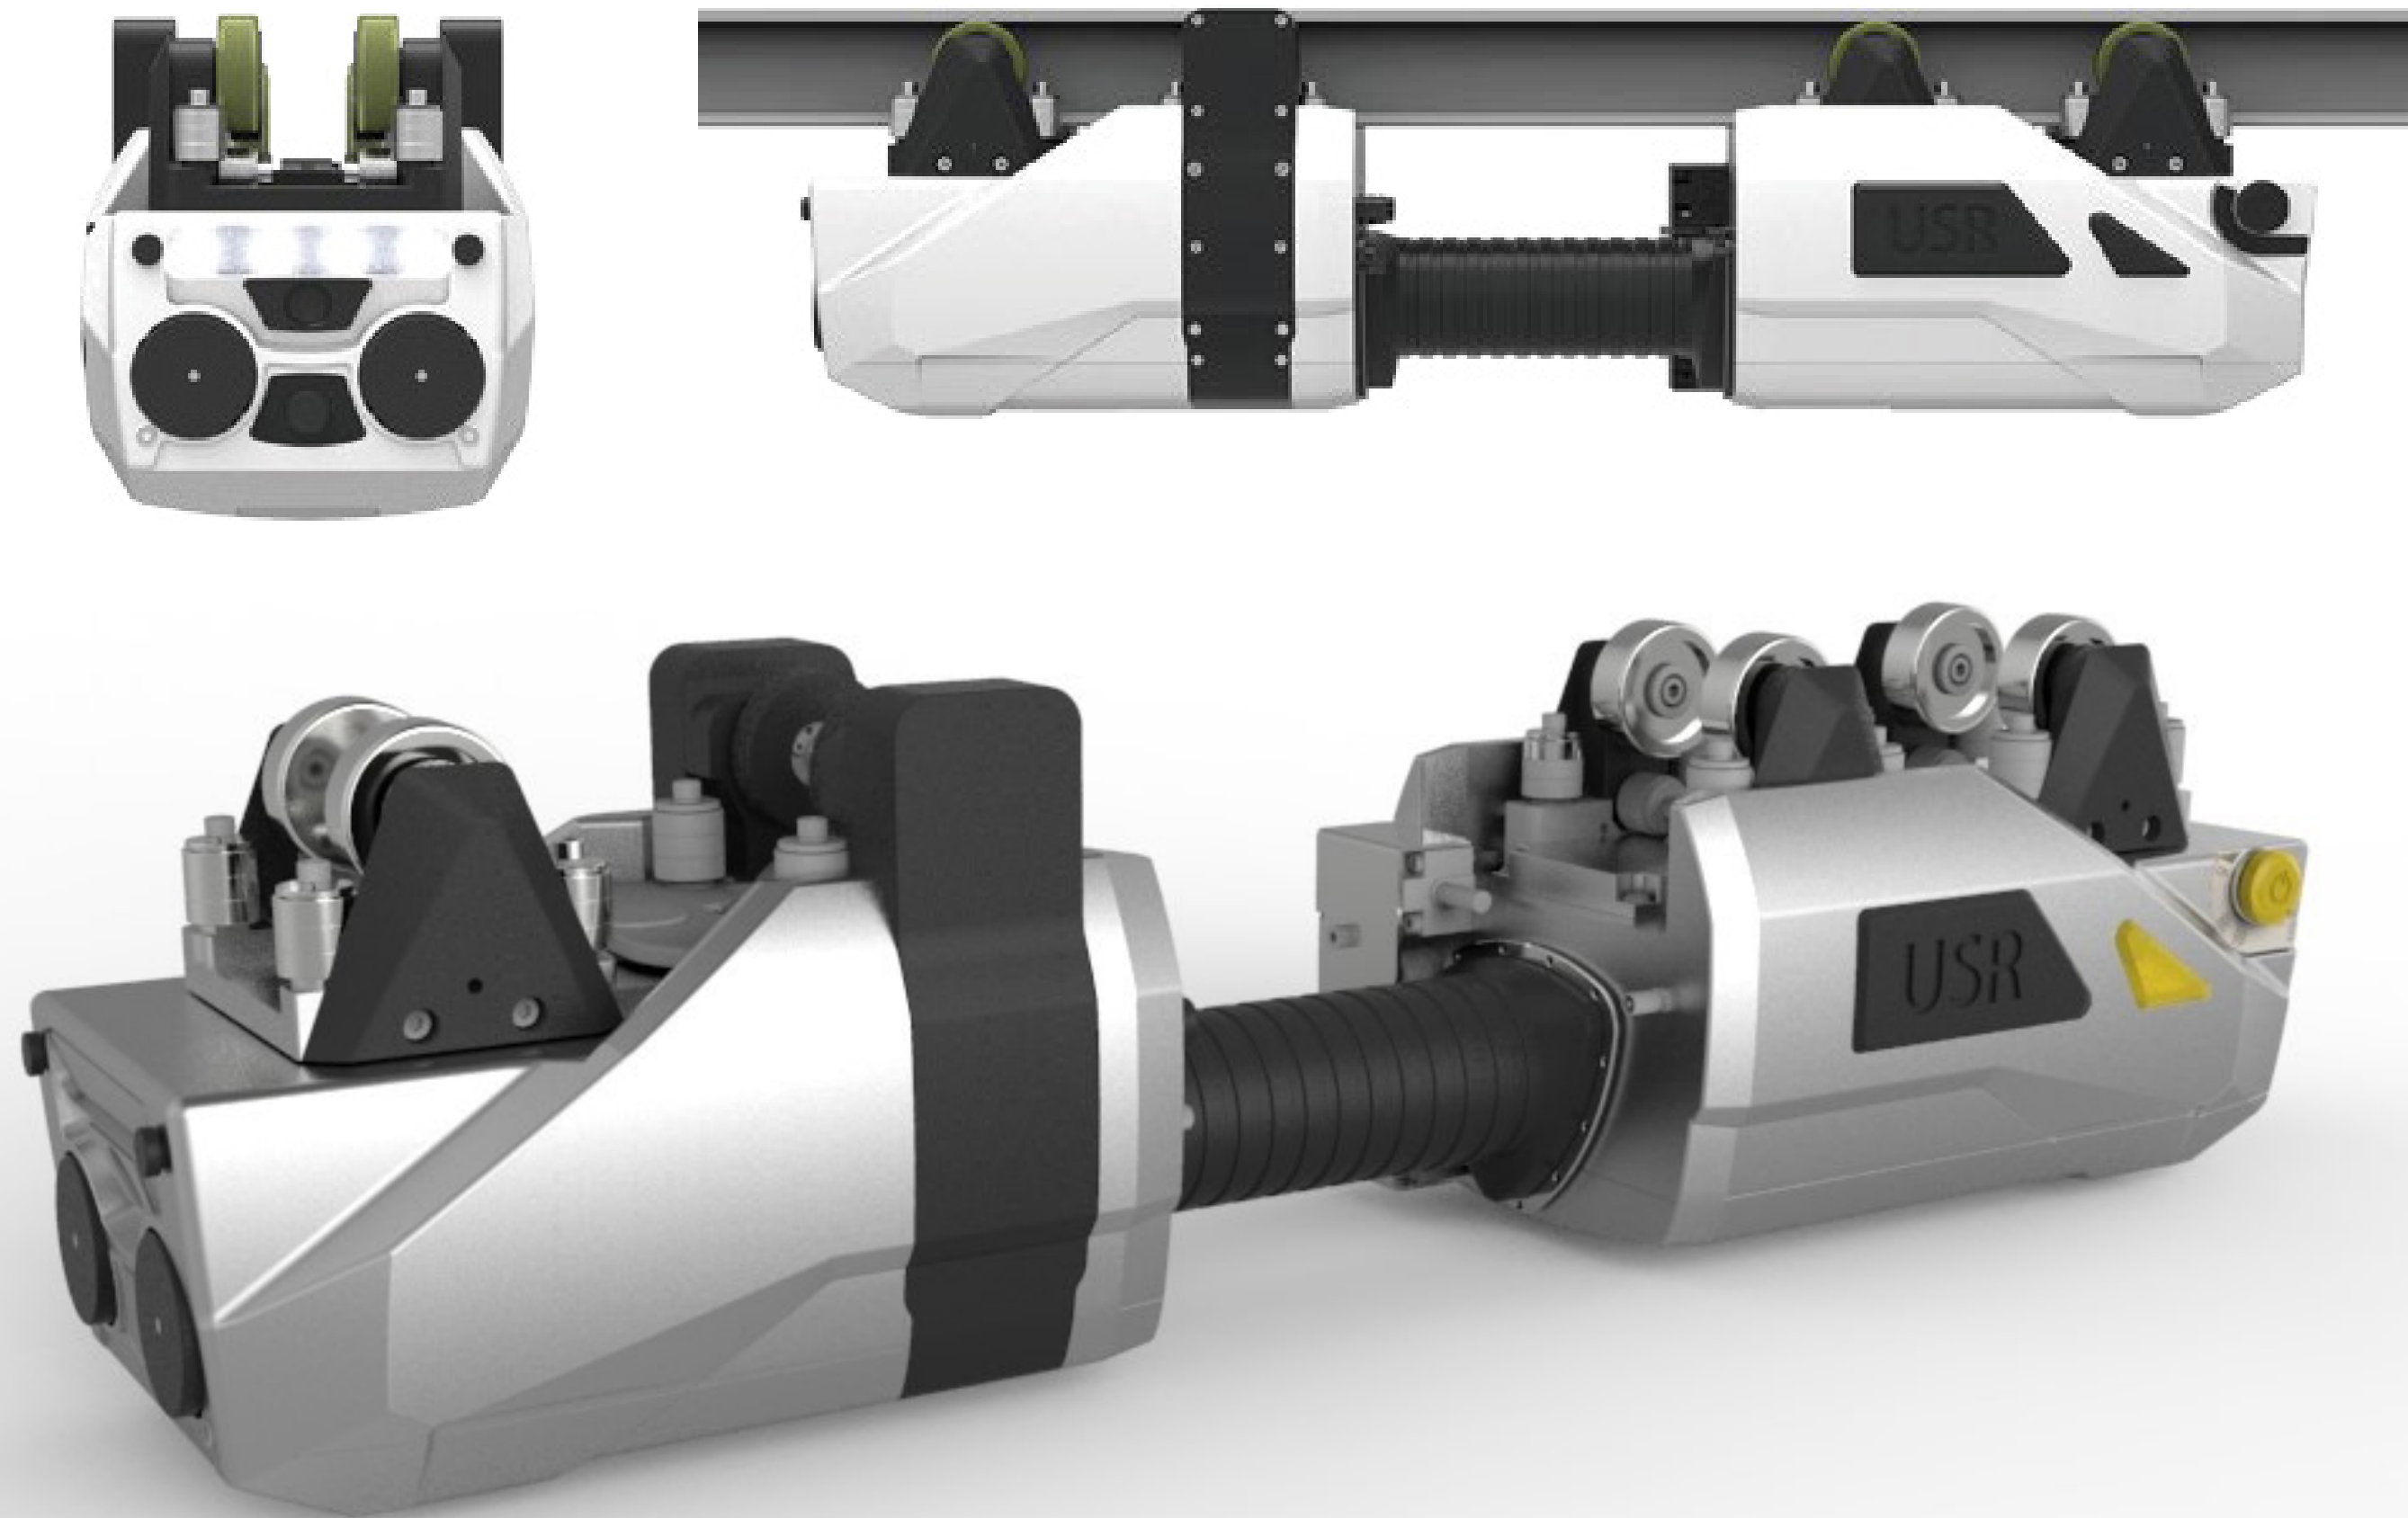

LAMBO SCOOTER

Synergy
2020

Lamborghini

Synergy 

ION
CREATIVE

UNIVERSAL SERVICE ROBOT

Shlorder
2017

VERSATILE WORK