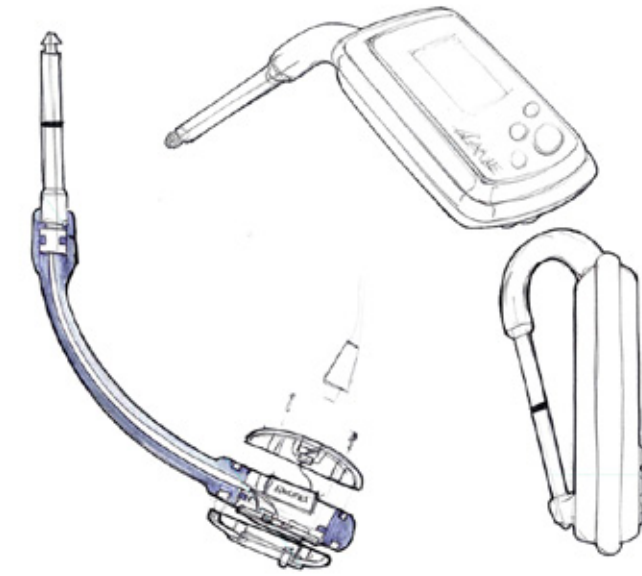

PRODUCT SKETCHING & RENDERING