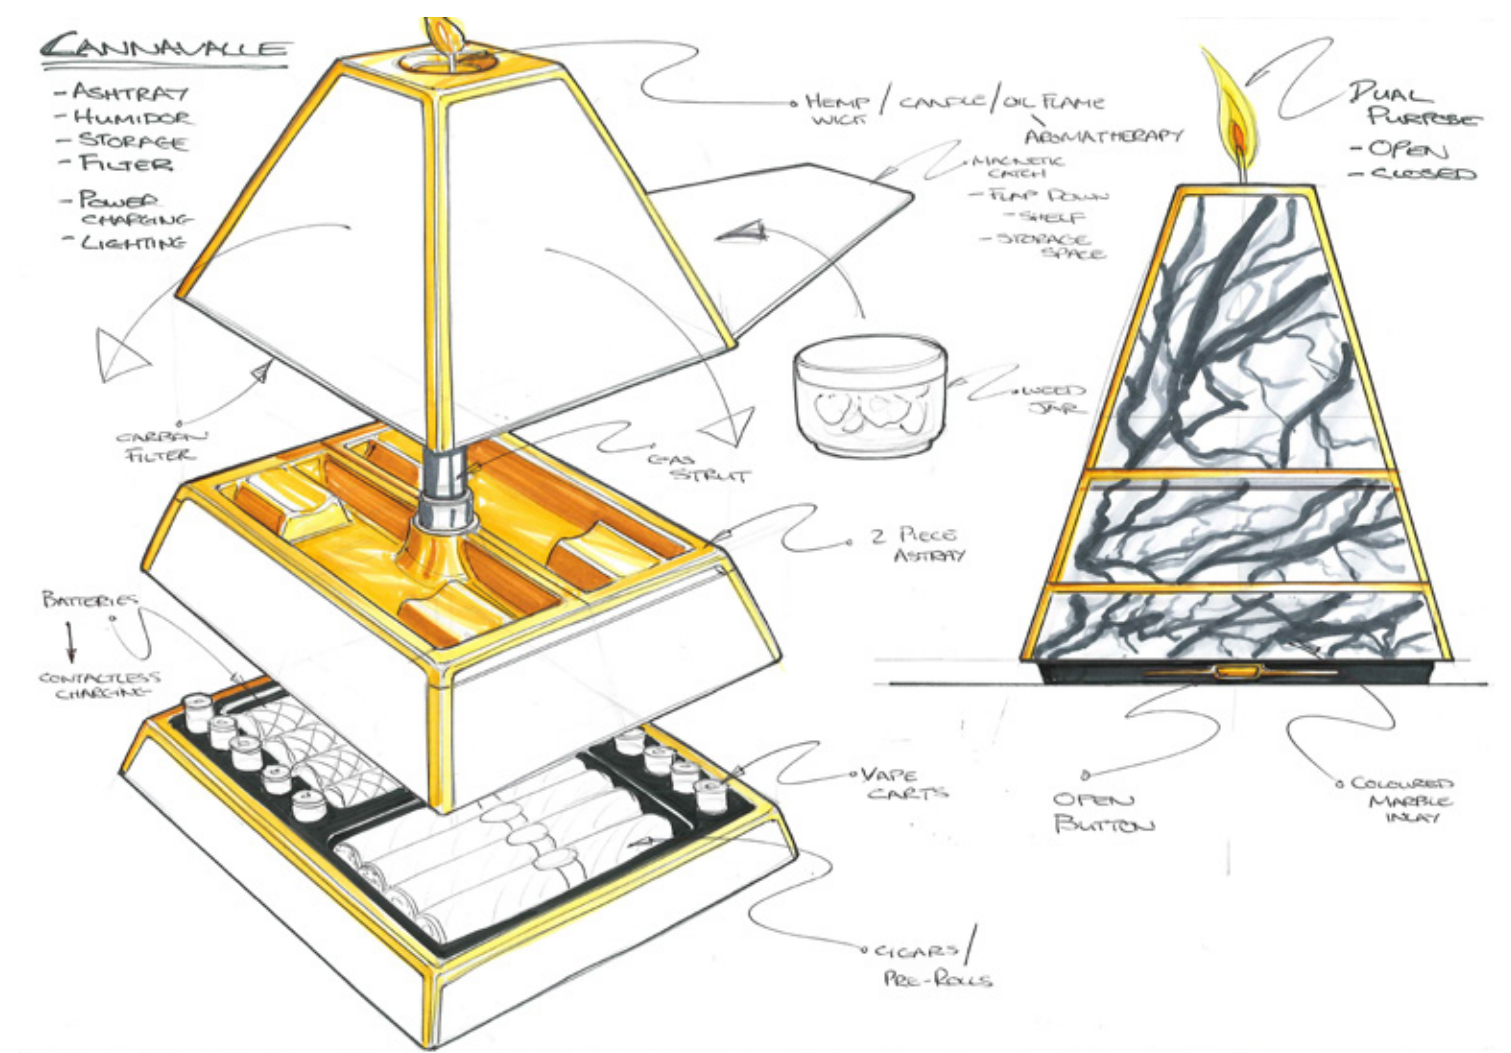

VAPE PRODUCTS

Brrr Lab / Cannavallé
2020