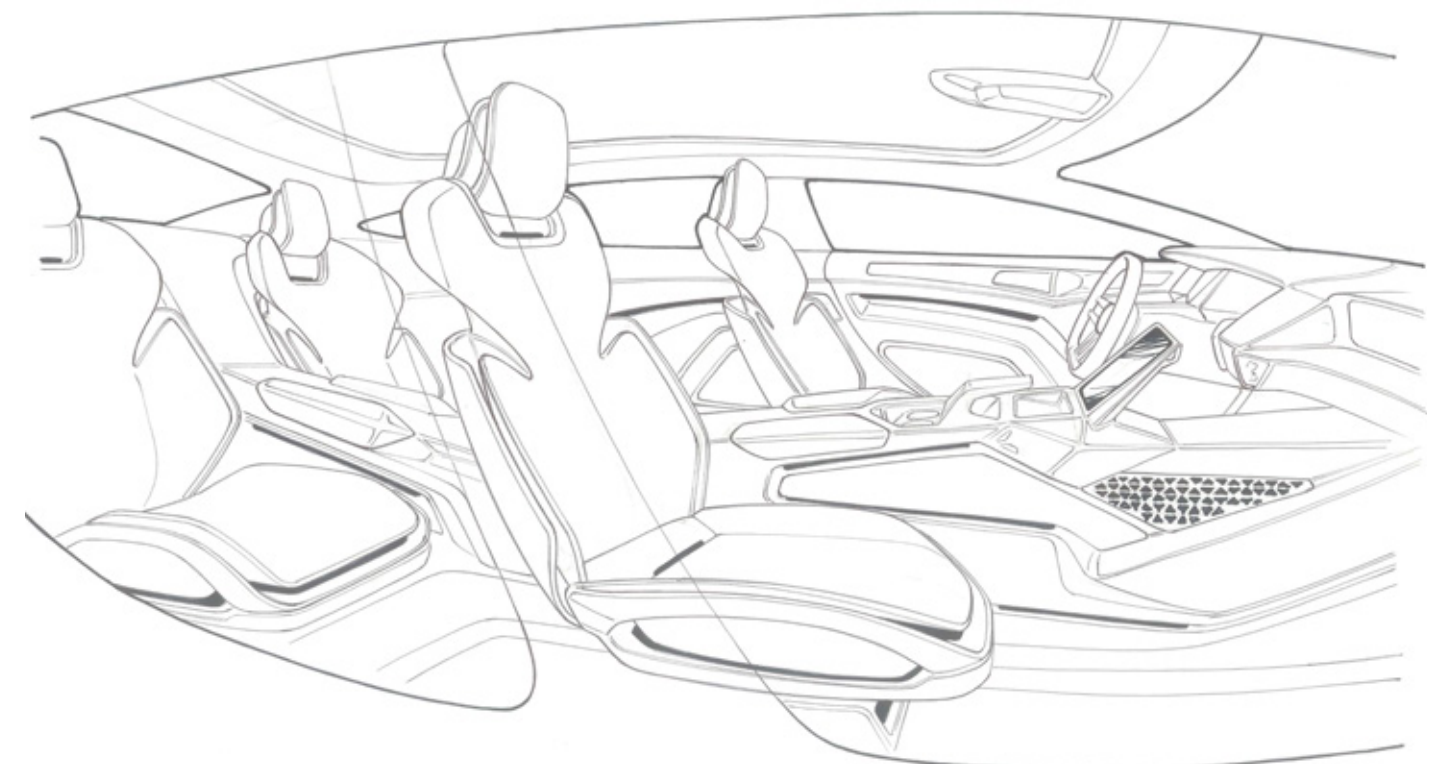

PRODUCT SKETCHING & RENDERING