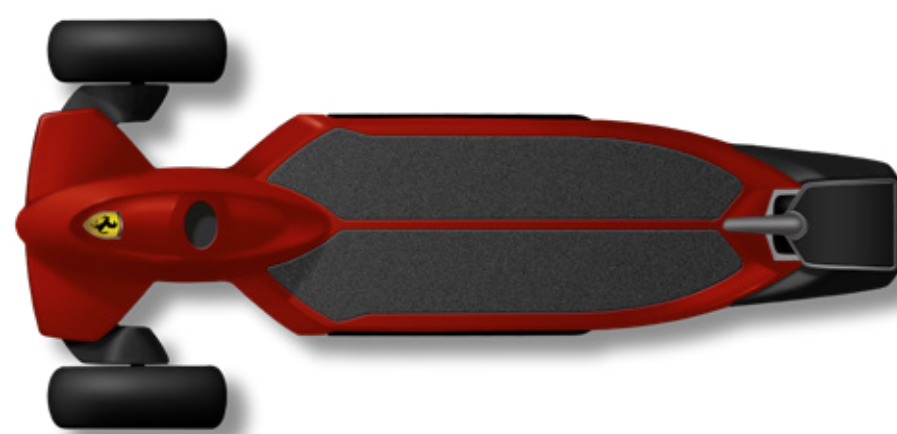

PRODUCT SKETCHING & RENDERING